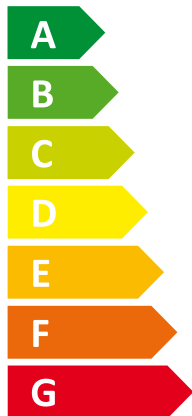

# ENERG

енергия · ενεργεια

Y IJA  
IE IA

I Vaillant

II aroTHERM VWL 55/2 & uniTOWER

A+

A

Two icons showing sound power levels. The top icon shows a speaker inside a house with the text "0 dB". The bottom icon shows a speaker outside a house with the text "61 dB".

A legend box with three entries: a dark blue square next to "5 kW", a medium blue square next to "4 kW", and a light blue square next to "3 kW".