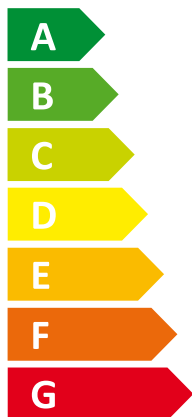

ENERG

енергия · ενεργεια

Y IJA
IE IA

I Vaillant

II aroTHERM VWL 85/2 & uniTOWER

A+

A

Two icons showing sound power levels. The top icon shows a speaker inside a house with the text "0 dB". The bottom icon shows a speaker outside a house with the text "61 dB".

A legend for power consumption in kW, shown as a map of Europe with different regions shaded in three colors: dark blue for 2 kW, medium blue for 6 kW, and light blue for 4 kW.

- 2 kW
- 6 kW
- 4 kW