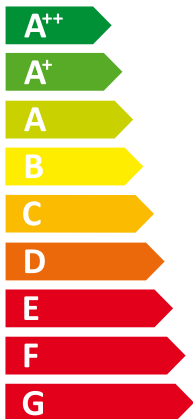

ENERG

енергия · ενεργεια

Y IJA
IE IA

I Vaillant

II aroTHERM VWL 85/2 & uniTOWER

A+

A

Two icons showing sound power levels. The top icon shows a speaker inside a house with the text "0 dB". The bottom icon shows a speaker outside a house with the text "61 dB".

A legend for power consumption in kW, shown as colored squares. A dark blue square is labeled "2 kW", a medium blue square is labeled "6 kW", and a light blue square is labeled "4 kW".