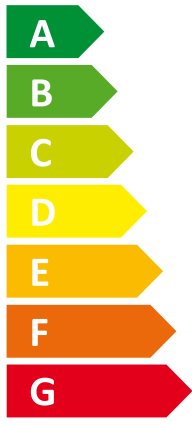

ENERG

енергия · ενεργεια

Y IJA
IE IA

aroTHERM VWL 155/2 400V &

II uniTOWER

I Vaillant

A+

A

Two icons showing sound power levels. The top icon shows a speaker inside a house with the text "0 dB". The bottom icon shows a speaker outside a house with the text "66 dB".

A legend for power consumption levels, showing three colored squares with corresponding values: a dark blue square for "10 kW", a medium blue square for "9 kW", and a light blue square for "7 kW".