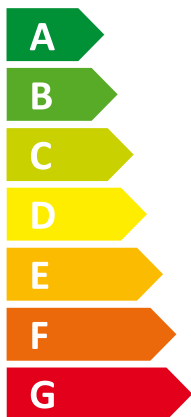

ENERG

енергия · ενεργεια

Y IJA
IE IA

I Vaillant

aroTHERM VWL 155/2 400V &
II uniTOWER

A+

A

Two icons showing sound power levels. The top icon shows a speaker inside a house with the text "0 dB". The bottom icon shows a speaker outside a house with the text "66 dB".

A legend for power consumption levels, showing three colored squares corresponding to the map: a dark blue square for "10 kW", a medium blue square for "9 kW", and a light blue square for "7 kW".