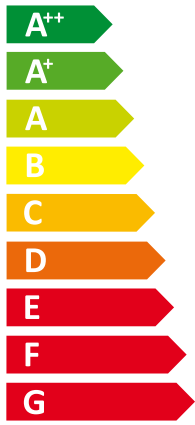

ENERG

енергия · ενεργεια

Y IJA
IE IA

aroTHERM VWL 155/2 400V &

II uniTOWER

I Vaillant

A+

A

Two icons showing sound power levels. The top icon shows a speaker inside a house with the text "0 dB". The bottom icon shows a speaker outside a house with the text "66 dB".

A legend for power consumption levels, showing three colored squares with corresponding values: a dark blue square for "10 kW", a medium blue square for "9 kW", and a light blue square for "7 kW".