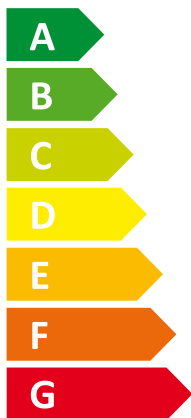

ENERG

енергия · ενεργεια

Y IJA
IE IA

I Vaillant

aroTHERM VWL 115/2 &
II uniTOWER

A+

A

Two icons showing sound power levels. The top icon shows a speaker inside a house with the text "0 dB". The bottom icon shows a speaker outside a house with the text "66 dB".

A legend for power output levels, consisting of three colored squares with corresponding text: a dark blue square for "2 kW", a medium blue square for "7 kW", and a light blue square for "5 kW".

2015

811/2013