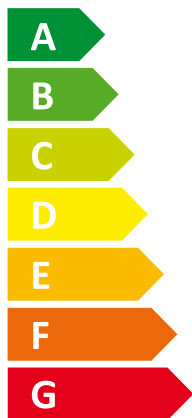

ENERG

енергия · ενεργεια

I Vaillant

aroTHERM VWL 115/2 &
II uniTOWER

Two icons showing sound power levels. The top icon shows a speaker inside a house with the text "0 dB". The bottom icon shows a speaker outside a house with the text "66 dB".

A legend for power output in kW, shown as a rounded rectangle containing three colored squares with corresponding values: a dark blue square for "2 kW", a medium blue square for "7 kW", and a light blue square for "5 kW".