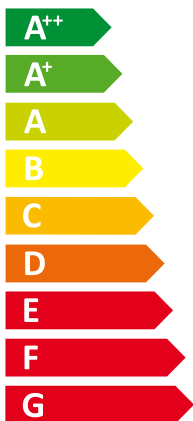

ENERG

енергия · ενεργεια

Y IJA
IE IA

I Vaillant

aroTHERM VWL 115/2 &
II uniTOWER

A+

A

Two icons showing sound power levels. The top icon shows a speaker inside a house with the text "0 dB". The bottom icon shows a speaker outside a house with the text "66 dB".

A legend for power output levels, consisting of three colored squares with corresponding text: a dark blue square for "2 kW", a medium blue square for "7 kW", and a light blue square for "5 kW".

2015

811/2013