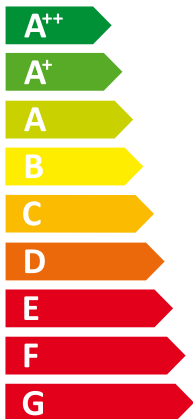

ENERG

енергия · ενεργεια

Y IJA
IE IA

I Vaillant

II VWL 62/3 S

A+

A

Two icons showing sound power levels. The top icon shows a speaker inside a house with the value 46 dB. The bottom icon shows a speaker outside a house with the value 45 dB.

A legend for power output in kW, shown as three colored squares: dark blue for 6 kW, medium blue for 5 kW, and light blue for 8 kW.