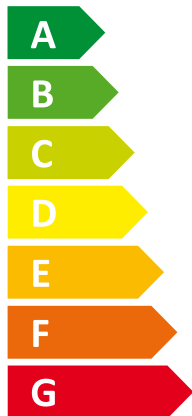

ENERG

енергия · ενεργεια

Y IJA
IE IA

I Vaillant

II VWL 102/3 S

A+

B

Two icons showing sound power levels. The top icon shows a speaker inside a house with the text "50 dB". The bottom icon shows a speaker outside a house with the text "53 dB".

A legend for power consumption in kW, shown as a rounded rectangle with three colored squares: dark blue for 10 kW, medium blue for 8 kW, and light blue for 13 kW.