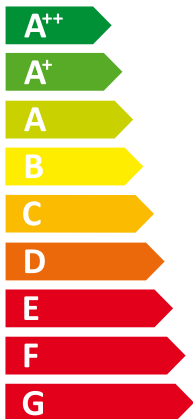

ENERG

енергия · ενεργεια

Y IJA
IE IA

I Vaillant

II VWL 102/3 S

A+

B

Two icons showing sound power levels. The top icon shows a speaker inside a house with the text "50 dB". The bottom icon shows a speaker outside a house with the text "53 dB".

A legend for power consumption in kW, shown as a rounded rectangle with three colored squares: dark blue for 10 kW, medium blue for 8 kW, and light blue for 13 kW.