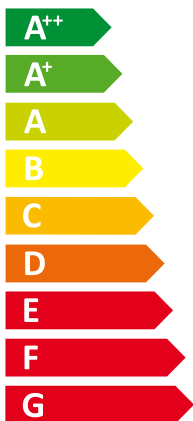

ENERG

енергия · ενεργεια

Y IJA
IE IA

I Vaillant

II VWS 102/3

A⁺⁺

B

Two icons showing sound power levels. The top icon shows a house with a speaker and the text "50 dB". The bottom icon shows a house with a speaker and the text "0 dB".