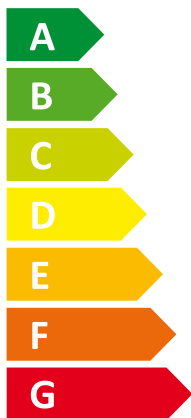

ENERG

енергия · ενεργεια

Y IJA
IE IA

I Vaillant

II VWS 102/3

A⁺⁺

B

Two icons showing sound power levels. The top icon shows a house with a speaker and the text "50 dB". The bottom icon shows a house with a speaker and the text "0 dB".