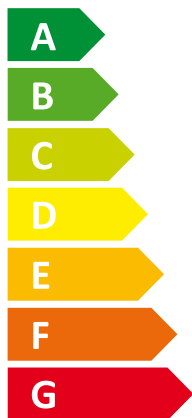

ENERG

енергия · ενεργεια

Y IJA
IE IA

I Vaillant

II aroTHERM VWL 55/3 & uniTOWER

A+

A

Two icons showing sound power levels. The top icon shows a speaker inside a house with the text "0 dB". The bottom icon shows a speaker outside a house with the text "58 dB".

A legend for power consumption in kW, shown as a rounded rectangle with three colored squares: dark blue for "6 kW", medium blue for "4 kW", and light blue for "6 kW".