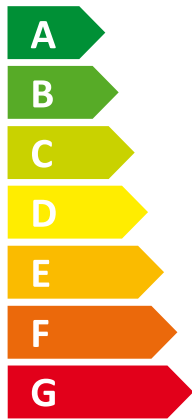

# ENERG

енергия · ενεργεια

Y IJA  
IE IA

I Vaillant

II aroTHERM VWL 55/3 & uniTOWER

A+

A

Two icons showing sound power levels. The top icon shows a speaker inside a house with the text "0 dB". The bottom icon shows a speaker outside a house with the text "58 dB".

A legend for power consumption in kW, shown as a rounded rectangle with three colored squares: dark blue for "6 kW", medium blue for "4 kW", and light blue for "6 kW".