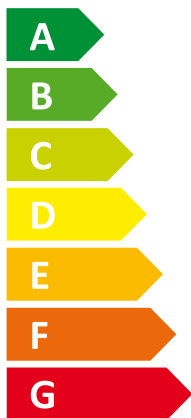

# ENERG

енергия · ενεργεια

Y

IJA

IE

IA

I Vaillant

II aroTHERM VWL 85/3 & uniTOWER

**A<sup>++</sup>**

**A**

Two icons representing sound power level. The top icon shows a speaker inside a house with the text "0 dB". The bottom icon shows a speaker outside a house with the text "60 dB".

A legend for power consumption in kW, shown as a map of Europe. It includes three categories: a dark blue square for "6 kW", a medium blue square for "7 kW", and a light blue square for "6 kW".