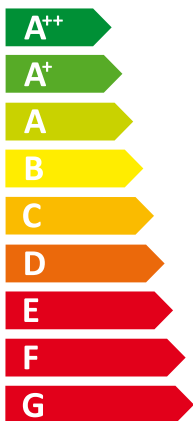

# ENERG

енергия · ενεργεια

Y

IJA

IE

IA

I Vaillant

II aroTHERM VWL 85/3 & uniTOWER

**A<sup>++</sup>**

**A**

Two icons representing sound power level. The top icon shows a speaker inside a house with the text "0 dB". The bottom icon shows a speaker outside a house with the text "60 dB".

A legend for power consumption in kW, shown as a map of Europe. It includes three categories: a dark blue square for "6 kW", a medium blue square for "7 kW", and a light blue square for "6 kW".