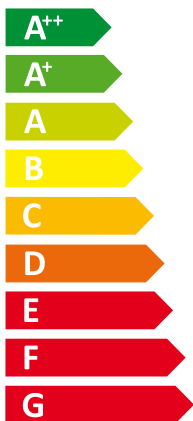

# ENERG

енергия · ενεργεια

Y IJA  
IE IA

VWL 35/5 AS 230V S2 + VWL 58/5

I Vaillant

II IS

**A<sup>++</sup>**

**A**

Two icons showing sound power levels. The top icon shows a speaker inside a house with the value 44 dB. The bottom icon shows a speaker outside a house with the value 53 dB.

- 3 kW
- 4 kW
- 3 kW