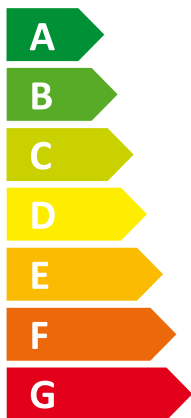

# ENERG

енергия · ενεργεια

Y IJA  
IE IA

VWL 35/5 AS 230V S2 + VWL 58/5

I Vaillant

II IS

**A<sup>++</sup>**

**A**

Two icons showing sound power levels. The top icon shows a speaker inside a house with the value 44 dB. The bottom icon shows a speaker outside a house with the value 53 dB.

- 3 kW
- 4 kW
- 3 kW