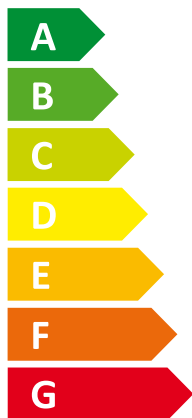

ENERG

енергия · ενεργεια

Y IJA
IE IA

I Vaillant

aroTHERM VWL 115/2 400V &
II uniTOWER

A+

A

Two icons showing sound power levels. The top icon shows a speaker inside a house with the text "0 dB". The bottom icon shows a speaker outside a house with the text "66 dB".

A legend for power output levels, consisting of three colored squares with corresponding text: a dark blue square for "2 kW", a medium blue square for "7 kW", and a light blue square for "5 kW".